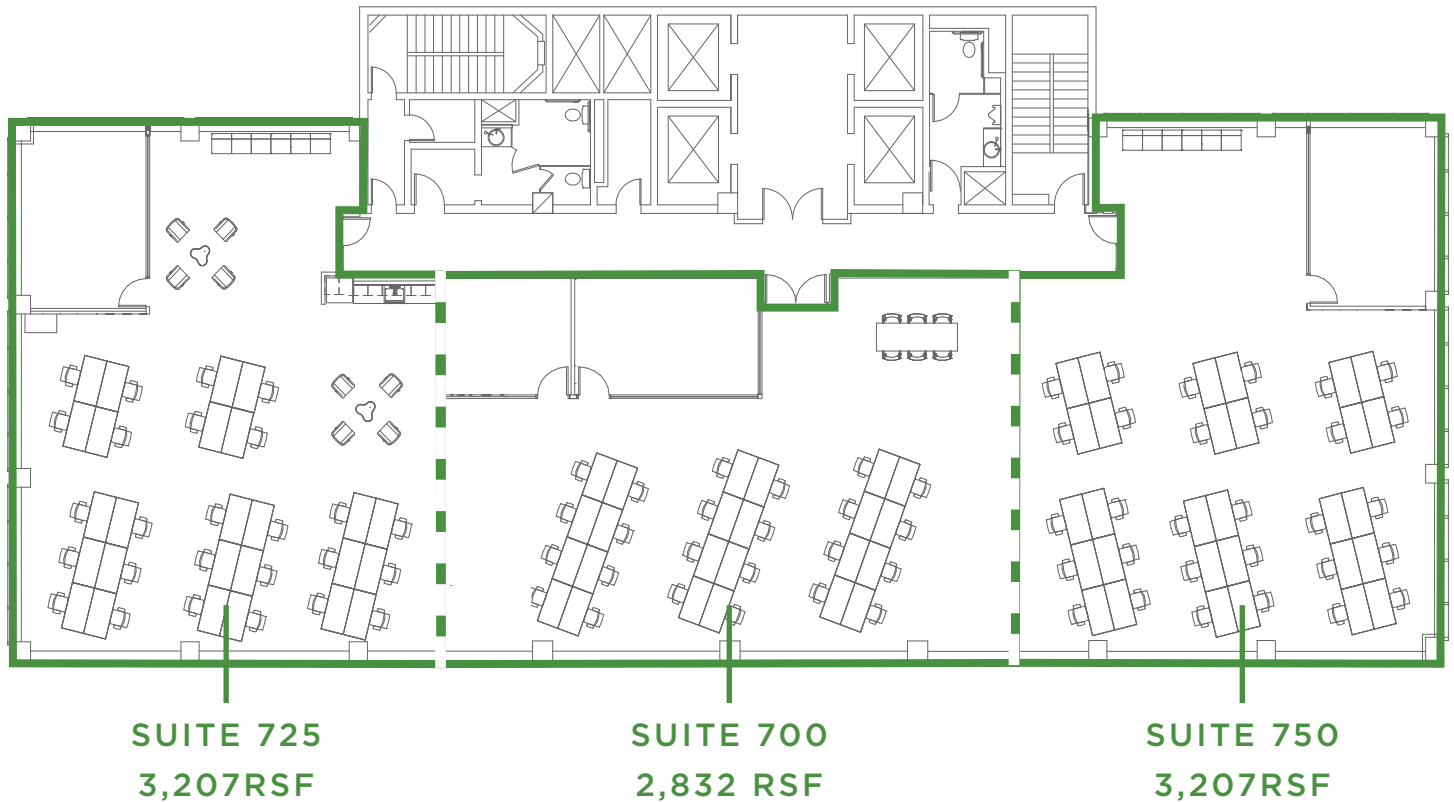

SUITES 700, 725 & 750

SUITE	700	725	750
RSF	2,832	3,207	3,207
STATUS	Vacant	Vacant	Vacant
DESCRIPTION	Move In Ready Suite! One office, conference room and open office.	Move In Ready Suite! Conference room break area and open office.	Move In Ready Suite! Conference room and open office.

Suites 700, 725 & 750 are contiguous to 9,246 RSF

For Leasing Information, Please Contact

Derek Hulse | +1 858 334 4005
derek.hulse@cushwake.com
Lic. #01740180

Philip Roberts | +1 858 558 5651
philip.roberts@cushwake.com
Lic. #01908296