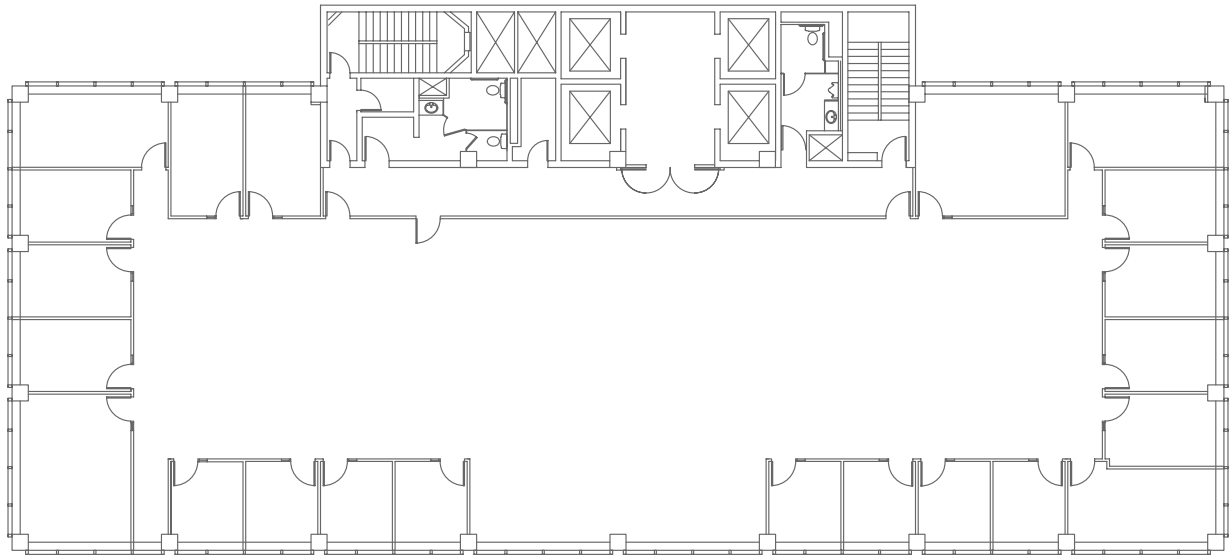

SUITE 500

Owned & professionally managed by:

EMMES[®]
• • • • •

EMMES Leasing
emmesleasing@eamc.com
619.515.3400

SUITE	500
RSF	9,244
STATUS	Vacant
DESCRIPTION	Full floor opportunity