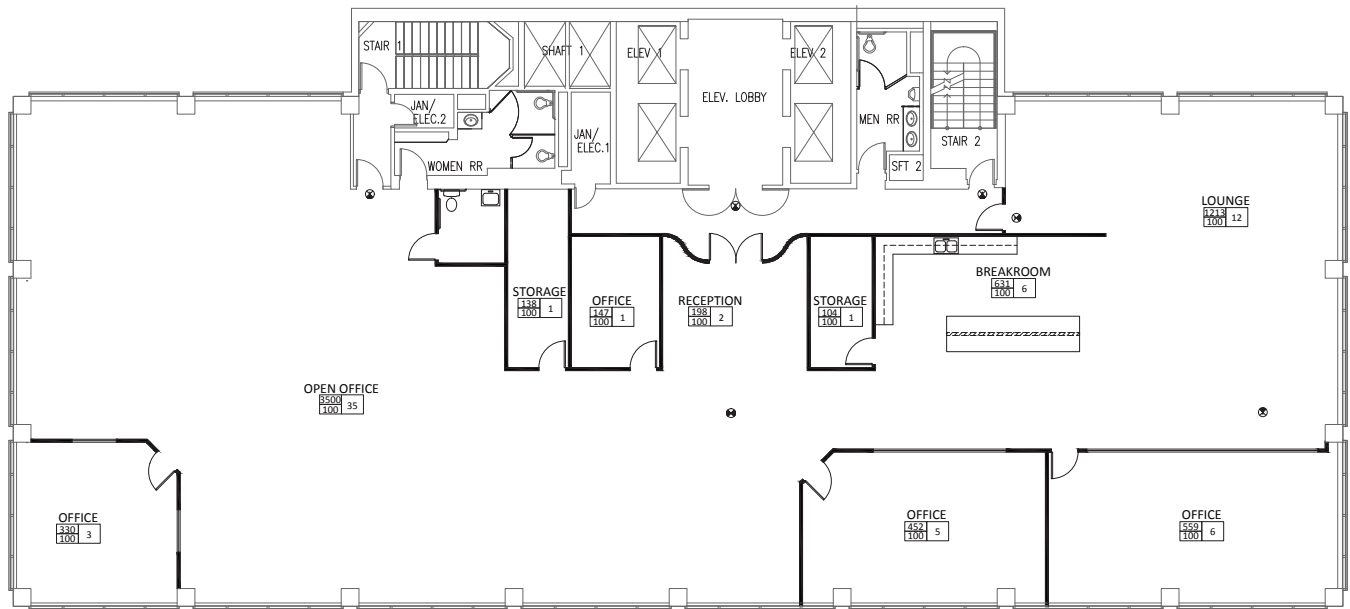

# SUITE 1600

Owned & professionally managed by:

EMMES Leasing  
 emmesleasing@eamc.com  
 619.515.3400

SUITE	1600
RSF	9,203
STATUS	Vacant
DESCRIPTION	Full floor opportunity