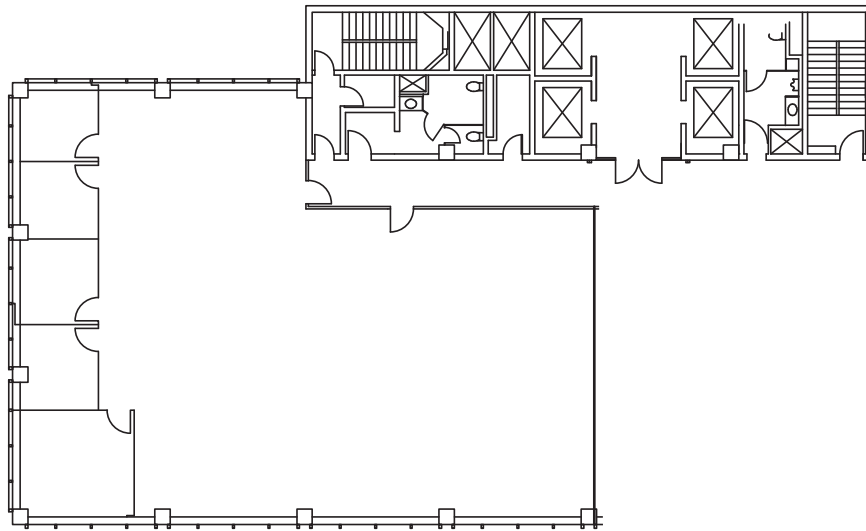

SUITE 650

Owned & professionally managed by:

EMMES Leasing
emmesleasing@eamc.com
619.515.3400

SUITE	650
RSF	4,664
STATUS	Vacant
DESCRIPTION	New Spec Suite!