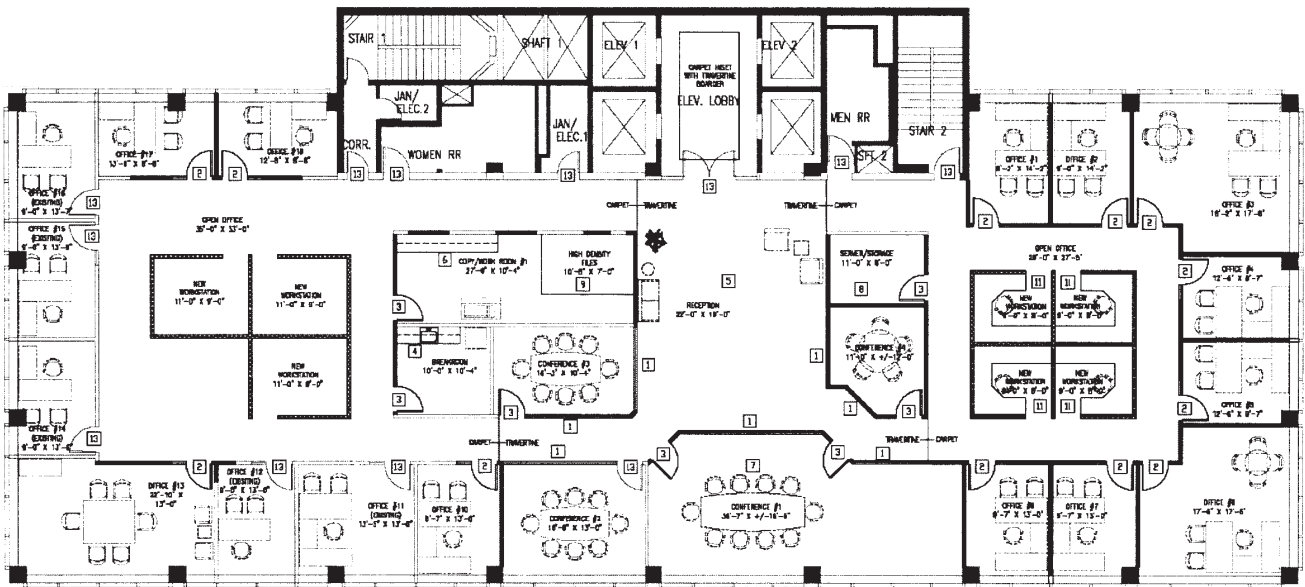

SUITE 1000

Owned & professionally managed by:

EMMES Leasing
 emmesleasing@eamc.com
 619.515.3400

SUITE	1000
RSF	9,219
STATUS	11/1/17
DESCRIPTION	Full floor opportunity.