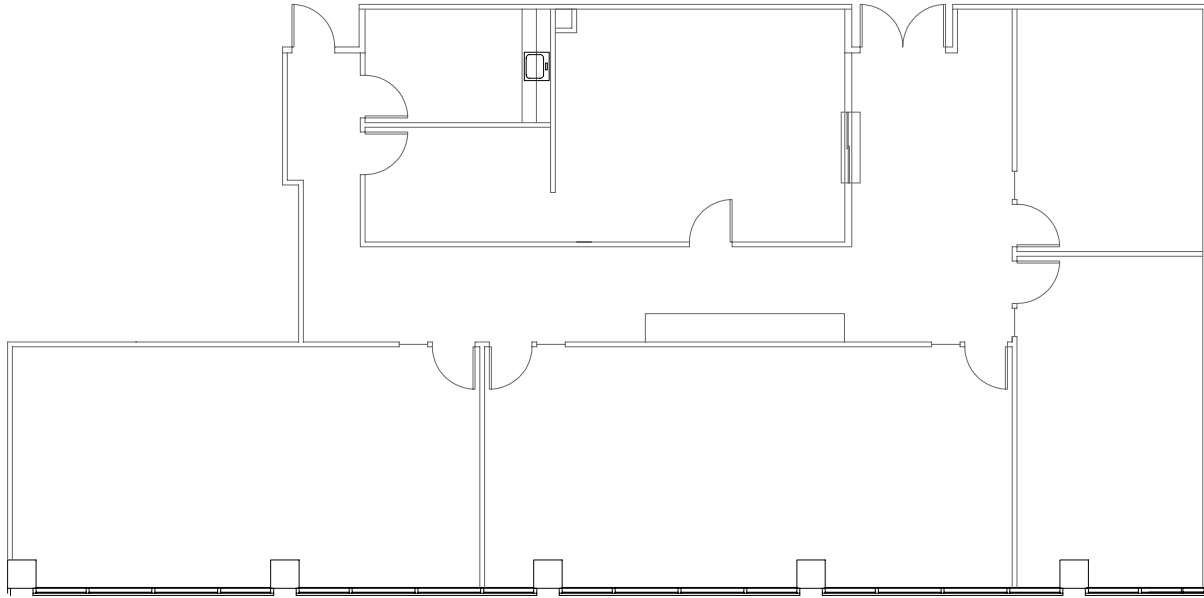

SUITE 1210

Owned & professionally managed by:

EMMES Leasing
emmesleasing@eamc.com
619.515.3400

SUITE	1210
RSF	3,681
STATUS	Vacant
DESCRIPTION	New Spec Suite Coming Soon!