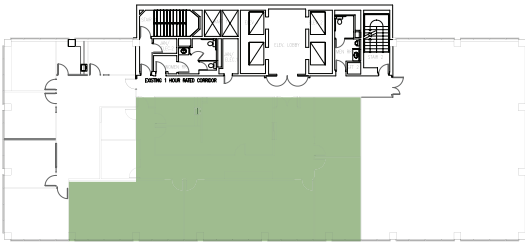

SUITE 1210

Owned & professionally managed by:

EMMES Leasing
emmesleasing@eamc.com
619.515.3400

SUITE	1210
RSF	3,681
STATUS	Vacant
DESCRIPTION	New Spec Suite Coming Soon!